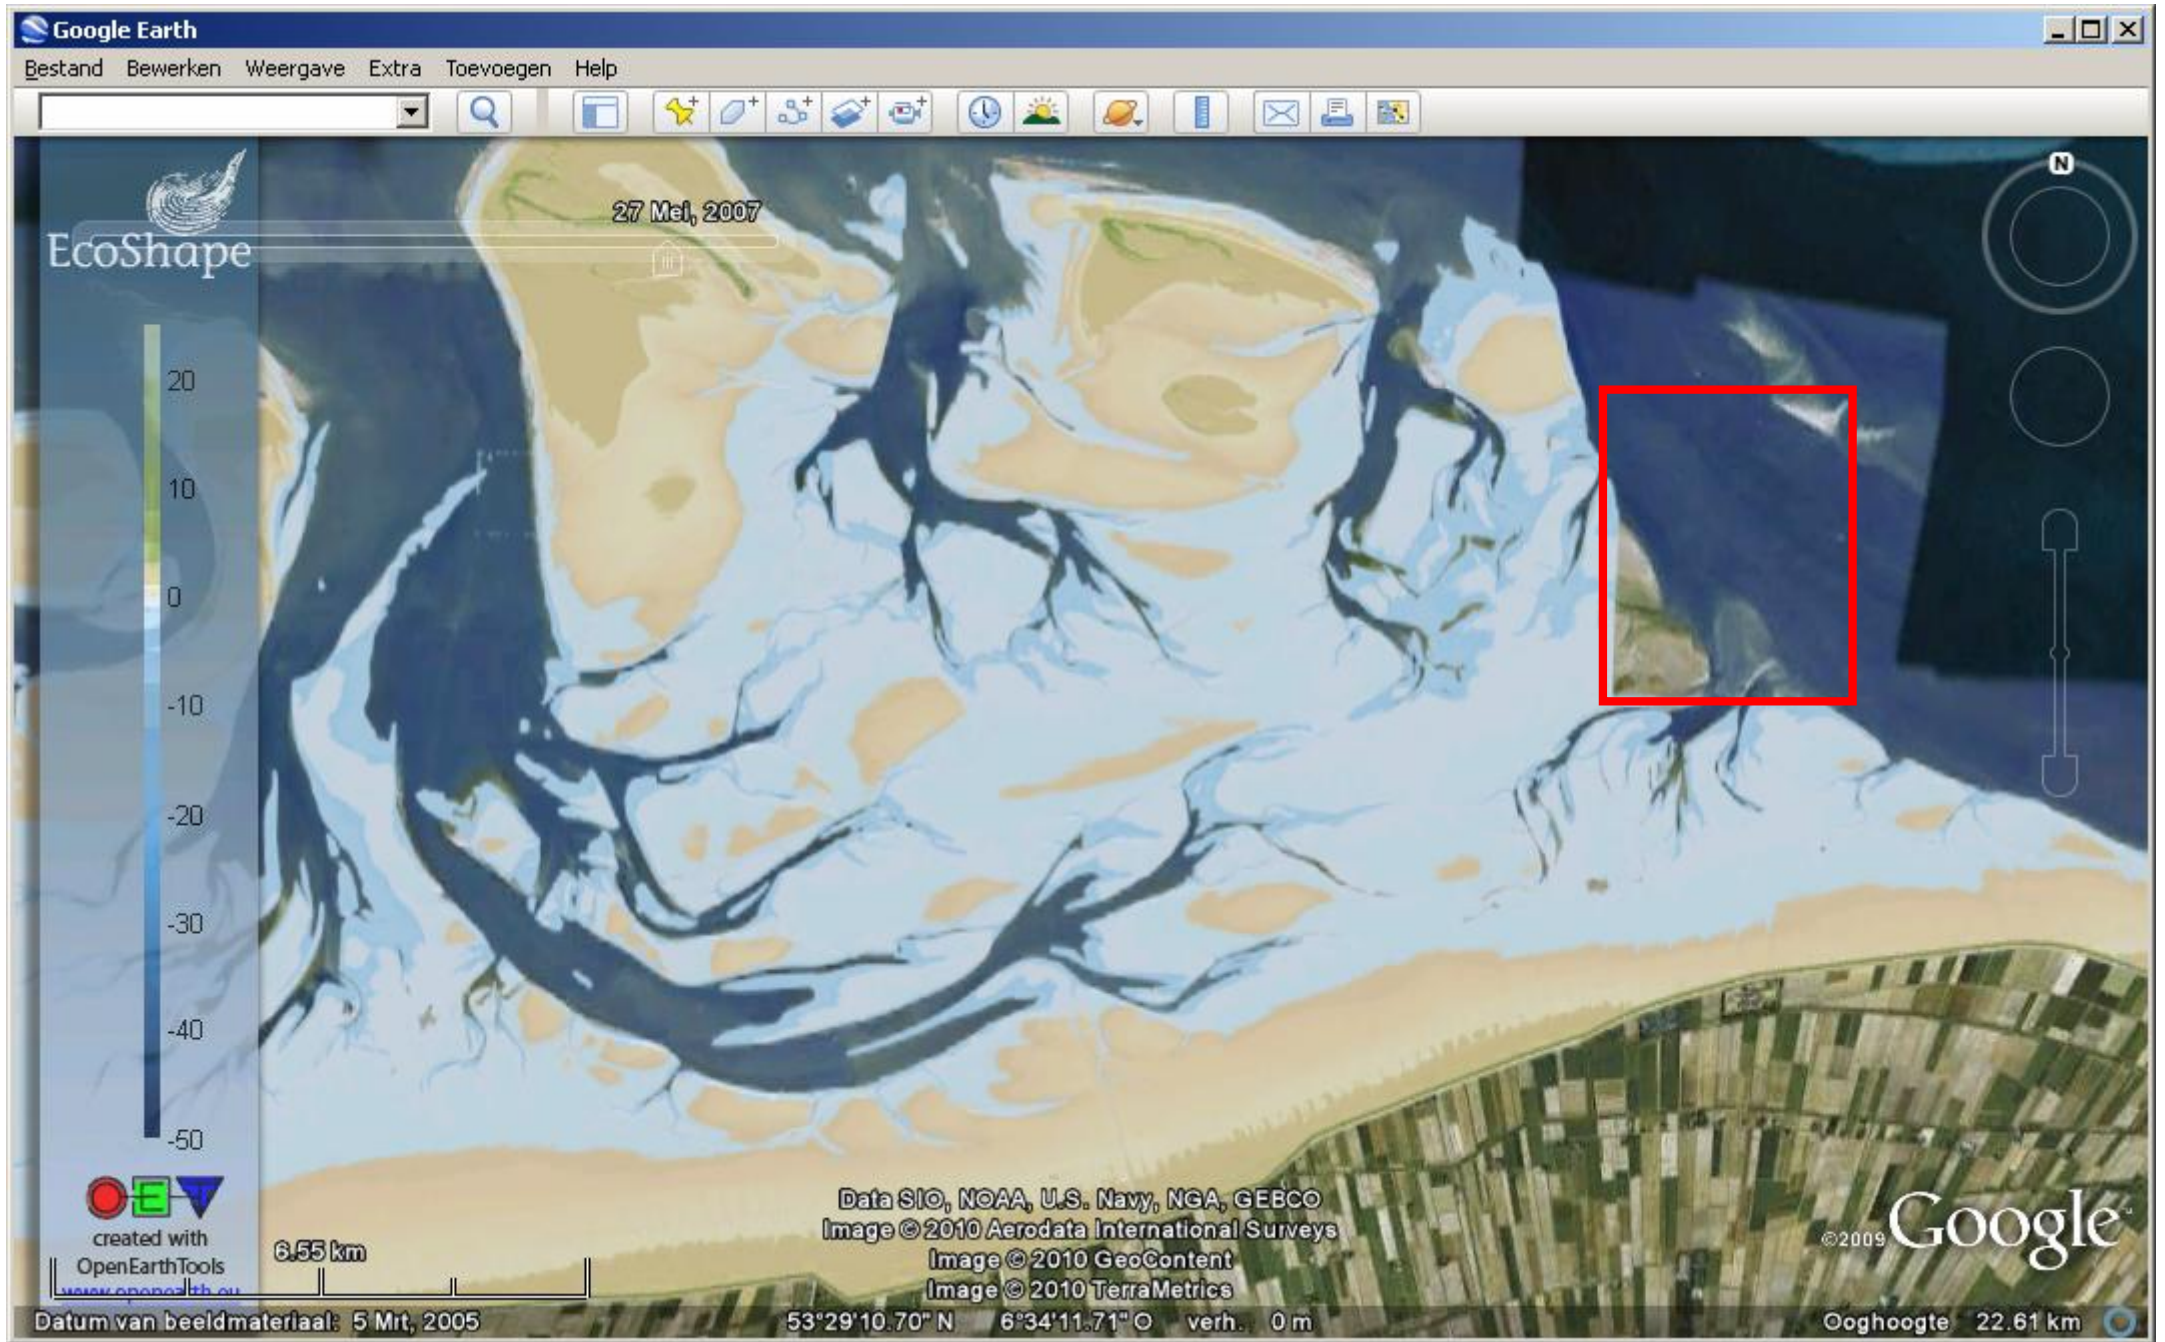

# kust2\_2008\_5 03

<http://dtvirt5.deltares.nl/kml/rijkswaterstaat/kustlidar.kml>: affected because processing is based on unique tile name

<http://geoservices.rijkswaterstaat.nl/kusthoogte?>: not affected or made from version without naming error.