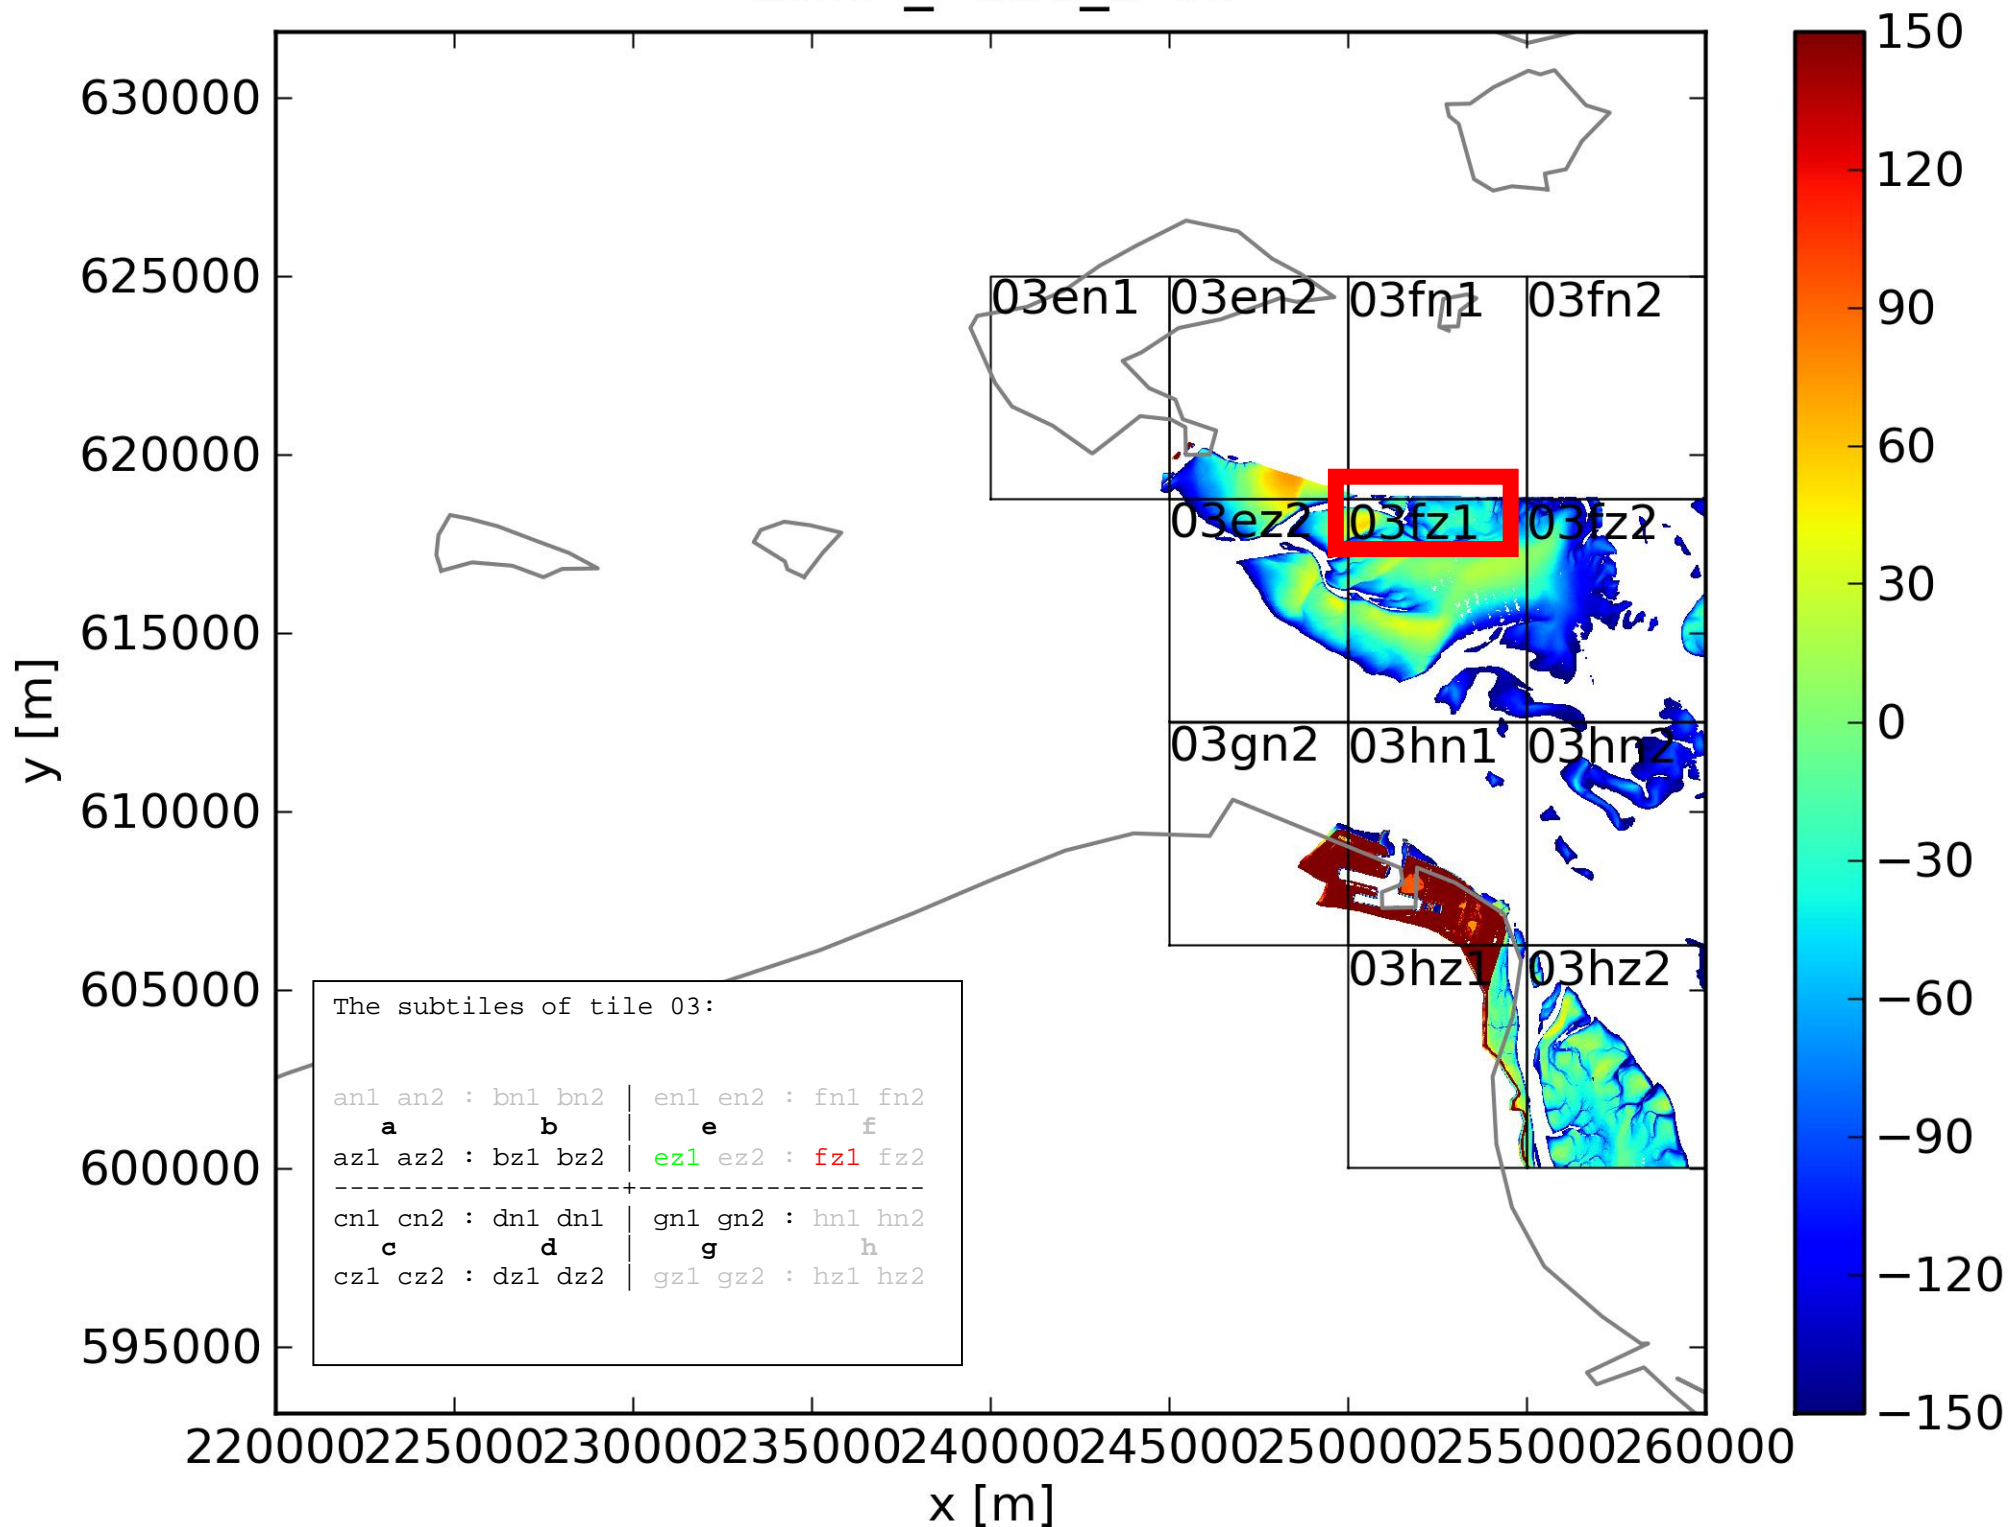

# kust2\_2008\_5 03

<http://dtvirt5.deltares.nl/kml/rijkswaterstaat/kustlidar.kml>: affected because processing is based on unique tile name

<http://geoservices.rijkswaterstaat.nl/kusthoogte?>: not affected or made from version without naming error.