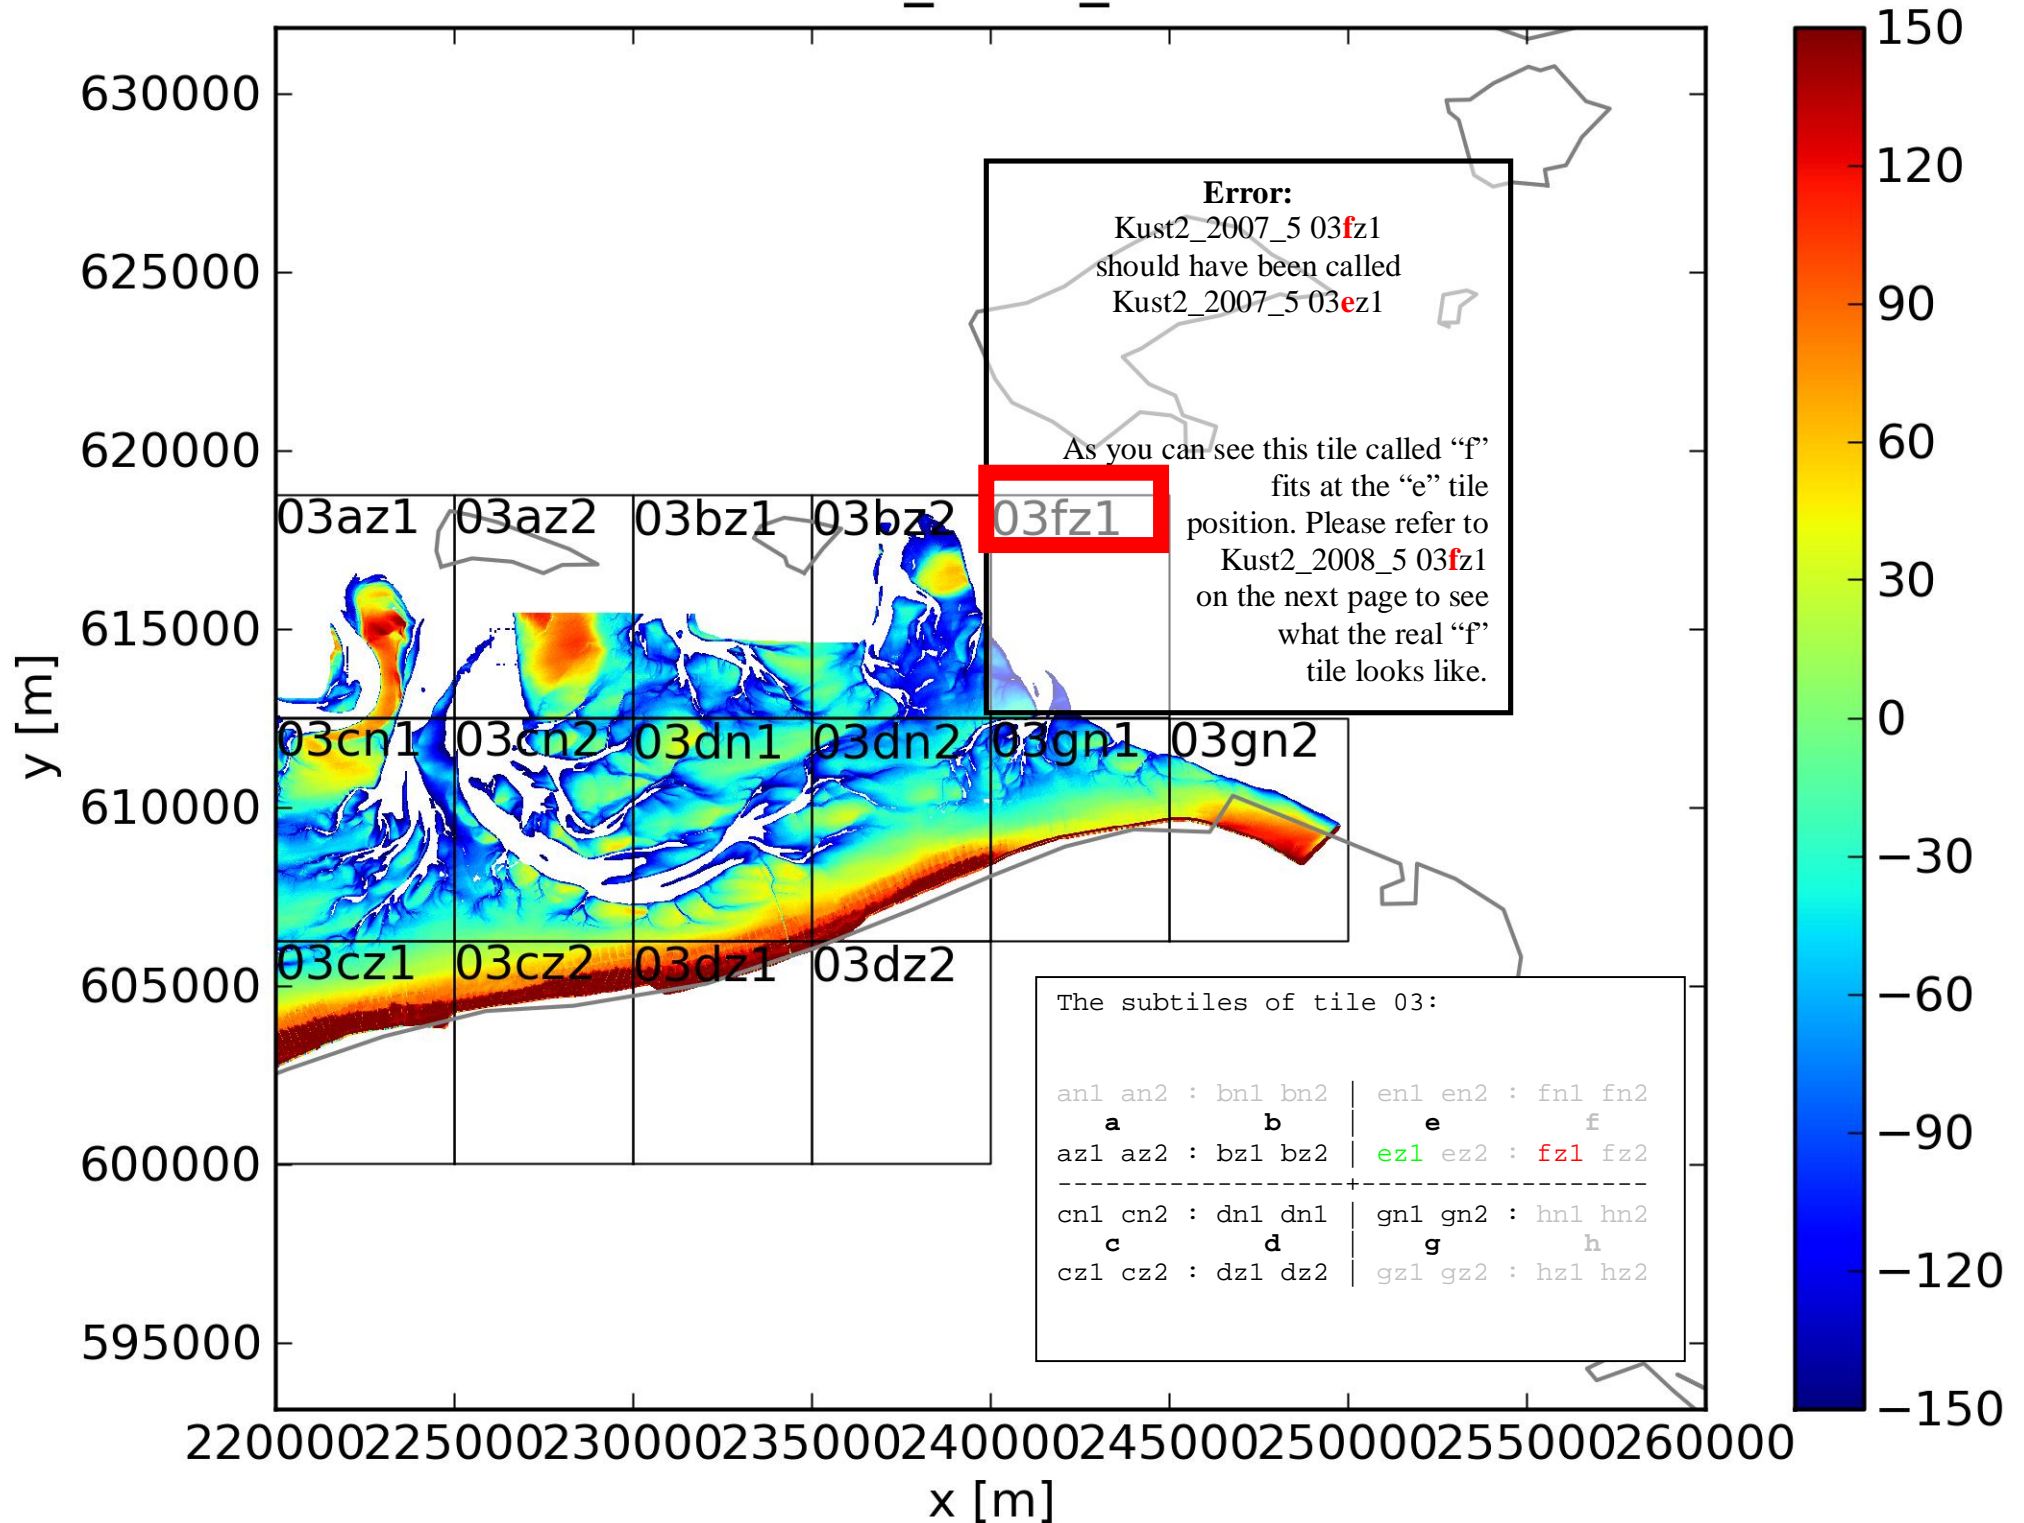

# kust2\_2008\_5 03

<http://dtvirt5.deltares.nl/kml/rijkswaterstaat/kustlidar.kml>: affected because processing is based on unique tile name

<http://geoservices.rijkswaterstaat.nl/kusthoogte?>: not affected or made from version without naming error.