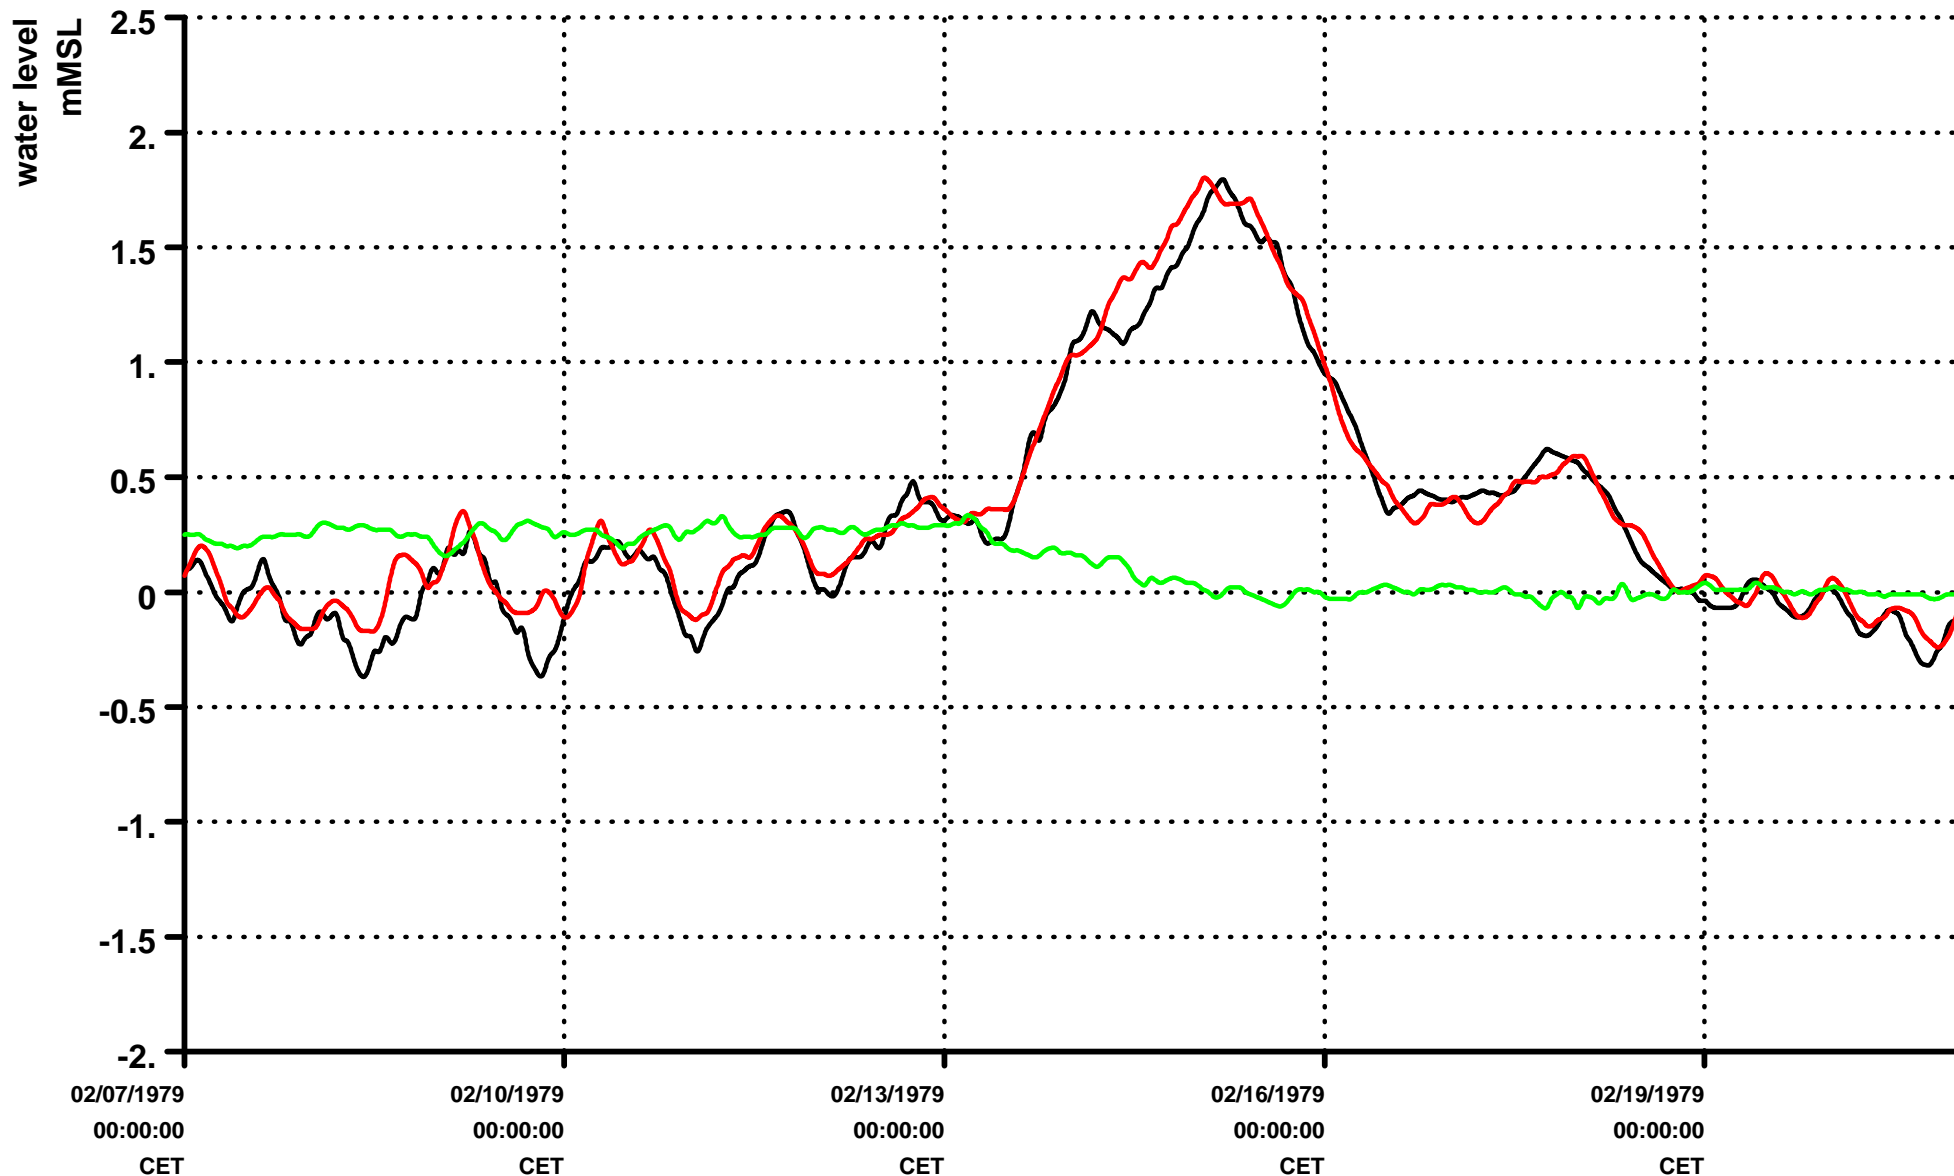

Gauges 1979

— water level FLE Flensburg
— water level TRA Travemuende
— water level STO STOCKHOL